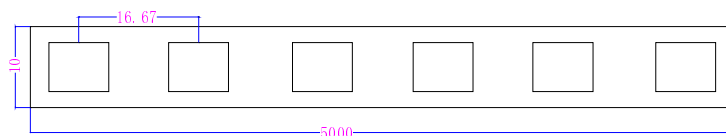

Parametry zewnętrzne / Outer parameters

Shell	/
Dimension	5000*10*2,5mm
Color	Yellow

Fixed mode

Screw	/
Double-sided adhesive	5000*10mm,3M double-sided adhesive

Enviroment parameters

Working Temperature	-40°C—60°C
Storage Temperature	-50°C—80°C
IP Degree	IP64

Wymiary / Dimension (Unit: mm)